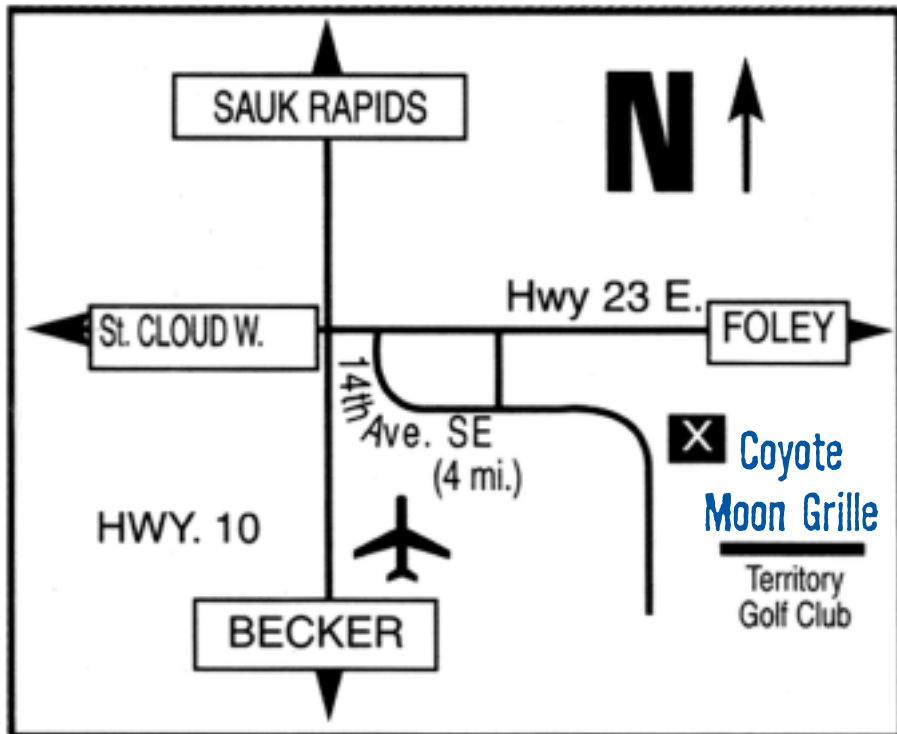

## Overlooking Territory Golf Course

480 55th Avenue SE • St. Cloud MN 56304 • 320-258-4653

4 miles from Hwy 23/Division Street